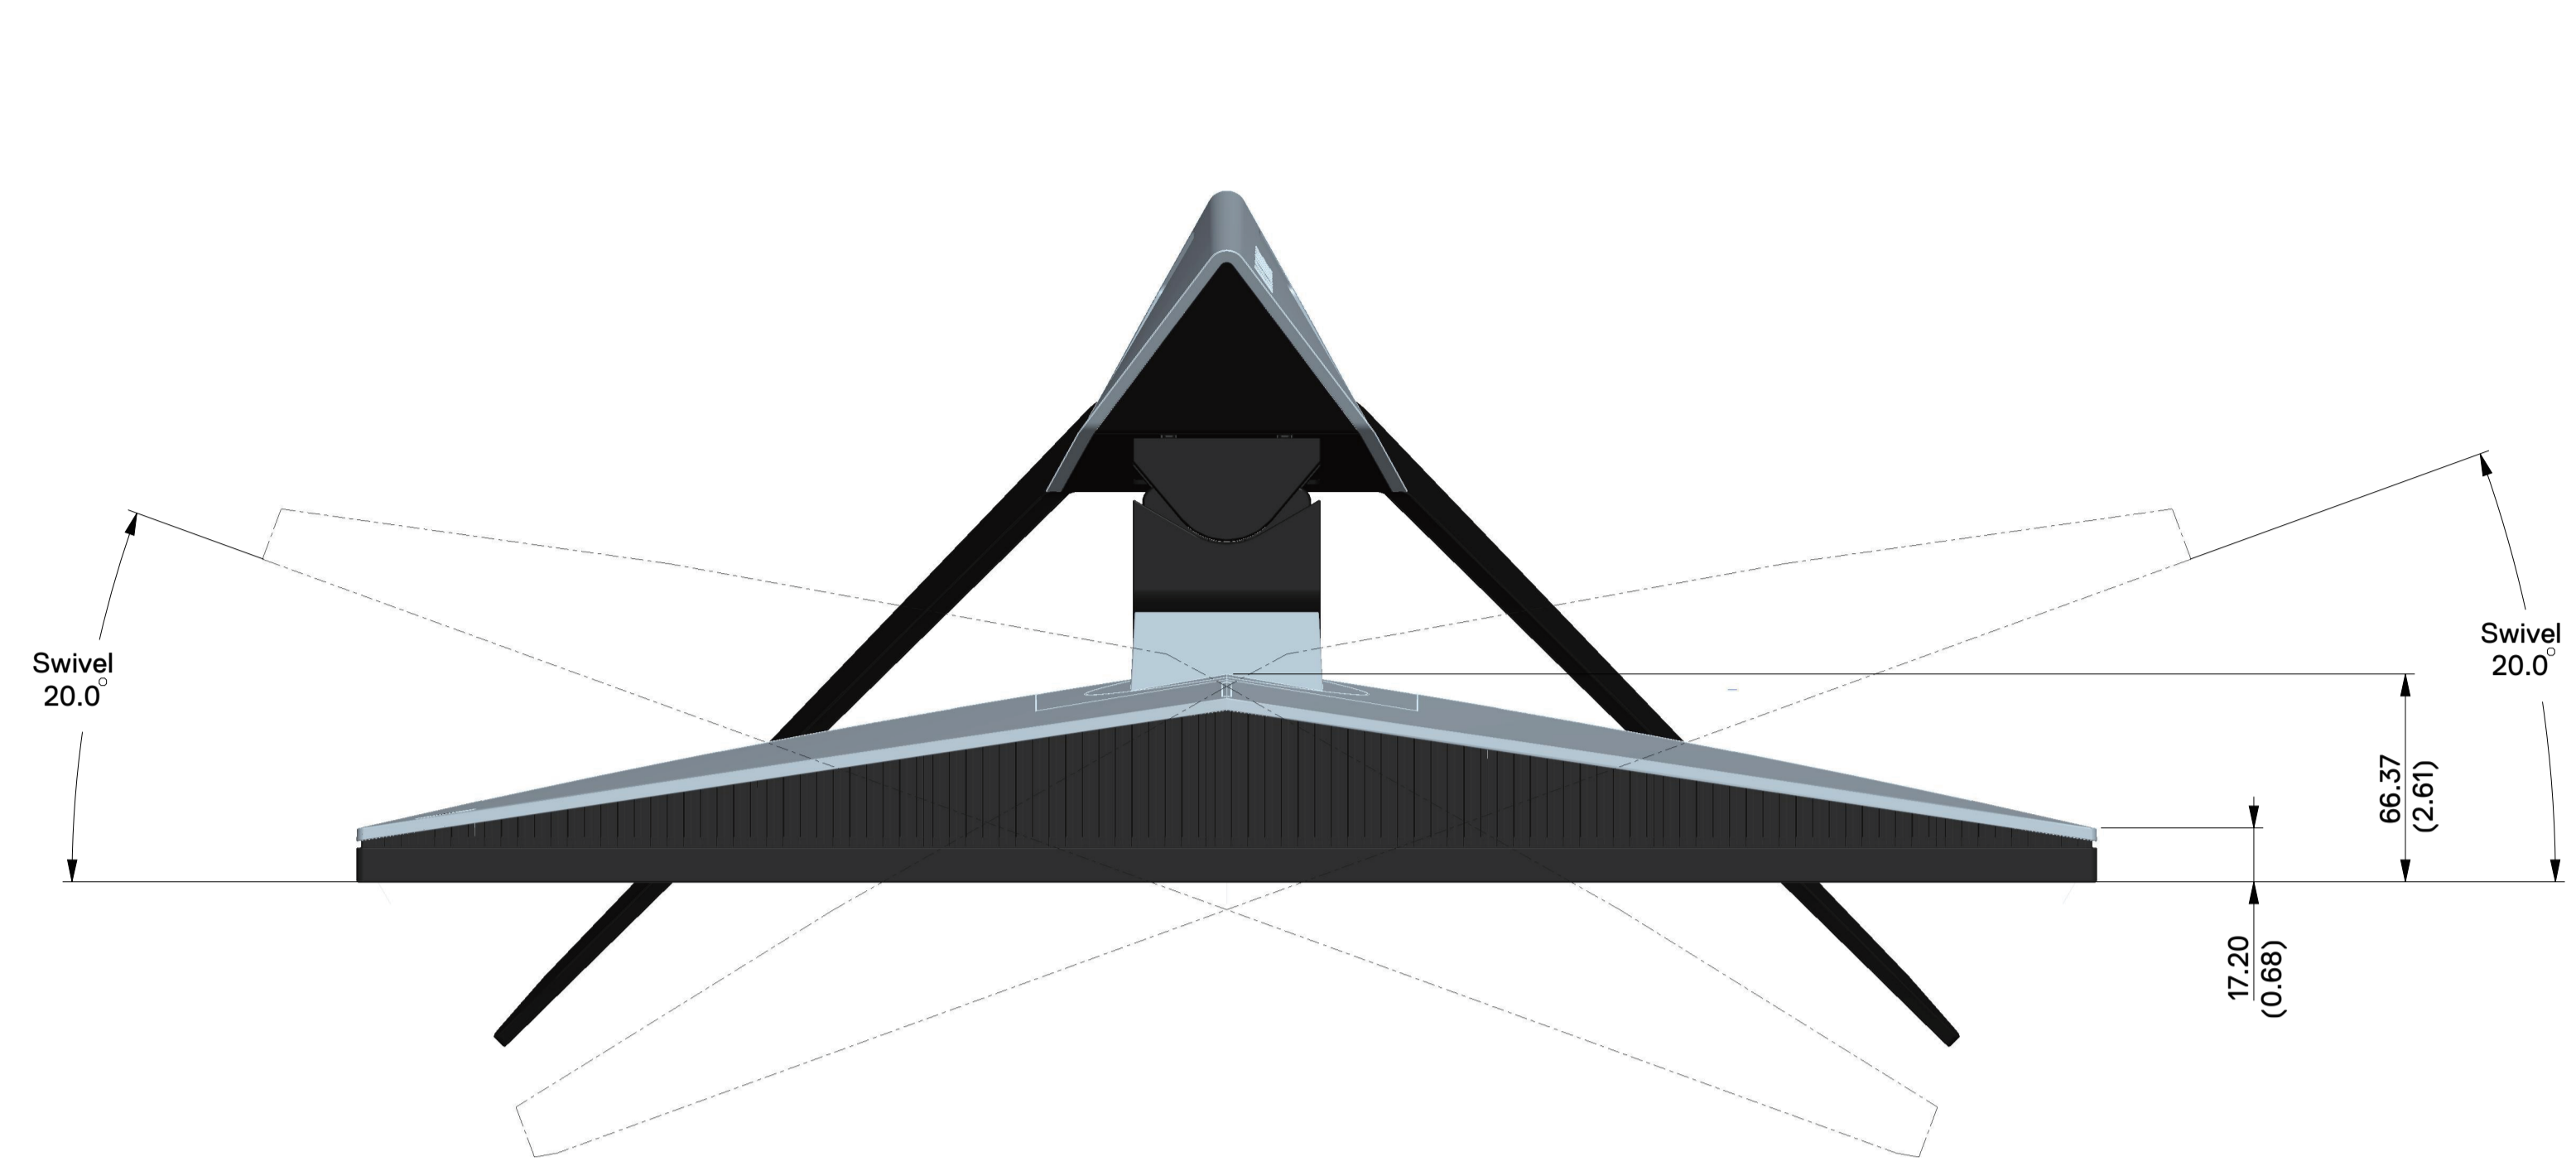

# AW2518H Outline Dimension

Nominal Dimension  
Unit : mm

Back View of Monitor without stand