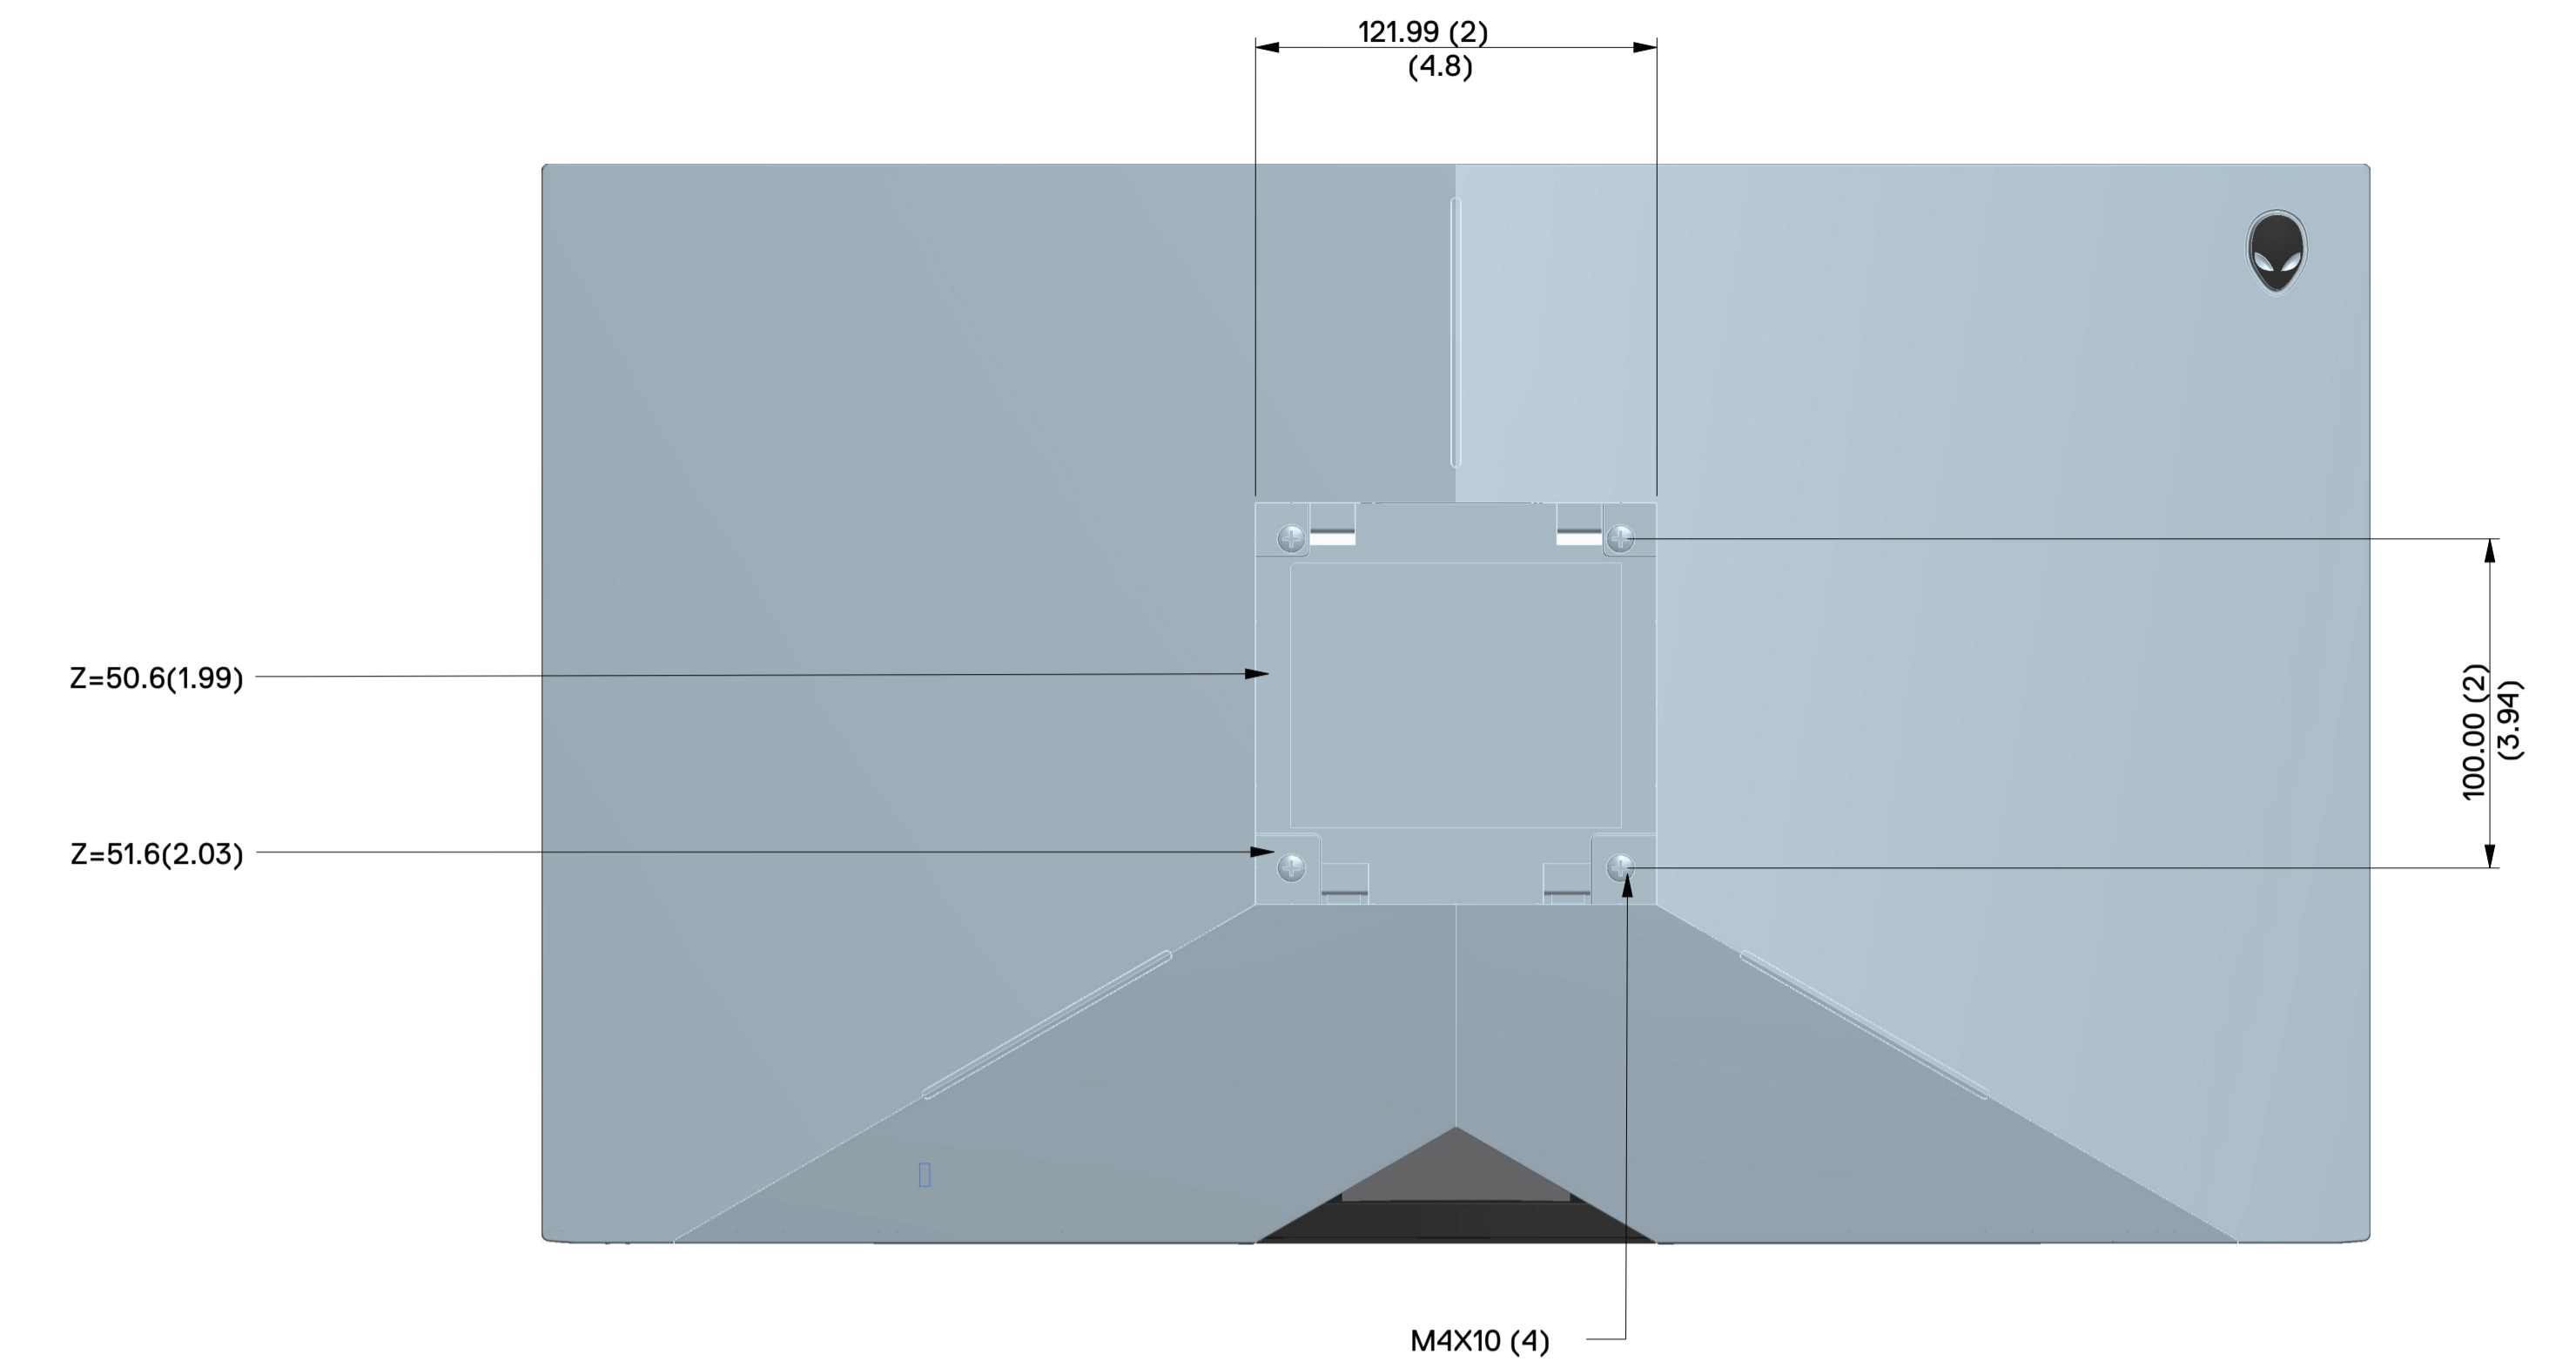

# AW2518H Outline Dimension

Nominal Dimension  
Unit : mm

Back View of Monitor without stand